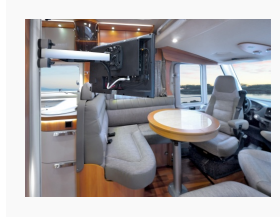

[NovusSky_Foto_4.jpg](#)

The advantages of Novus Sky include a weight-reduced profile design, reinforced joints for greater stability, concealed cable routing and a quick-release fastener for easy monitor removal.

Bildquelle: FAWO Fahrzeugtechnik

[NovusSky_Foto_5.jpg](#)

NOVUS SKY 10N (MKII) is a modern, customised solution for use in leisure vehicles.

Bildquelle: FAWO Fahrzeugtechnik