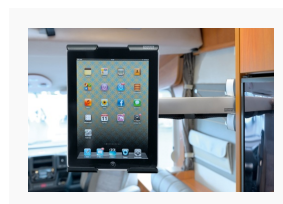

[NovusSky_Foto_3.jpg](#)

The series includes a high-quality option for tablet PCs: NOVUS SKY Tab. A variable, spring-supported clamping width allows secure attachment of tablet PCs from a wide range of manufacturers.

Bildquelle: FAWO Fahrzeugtechnik